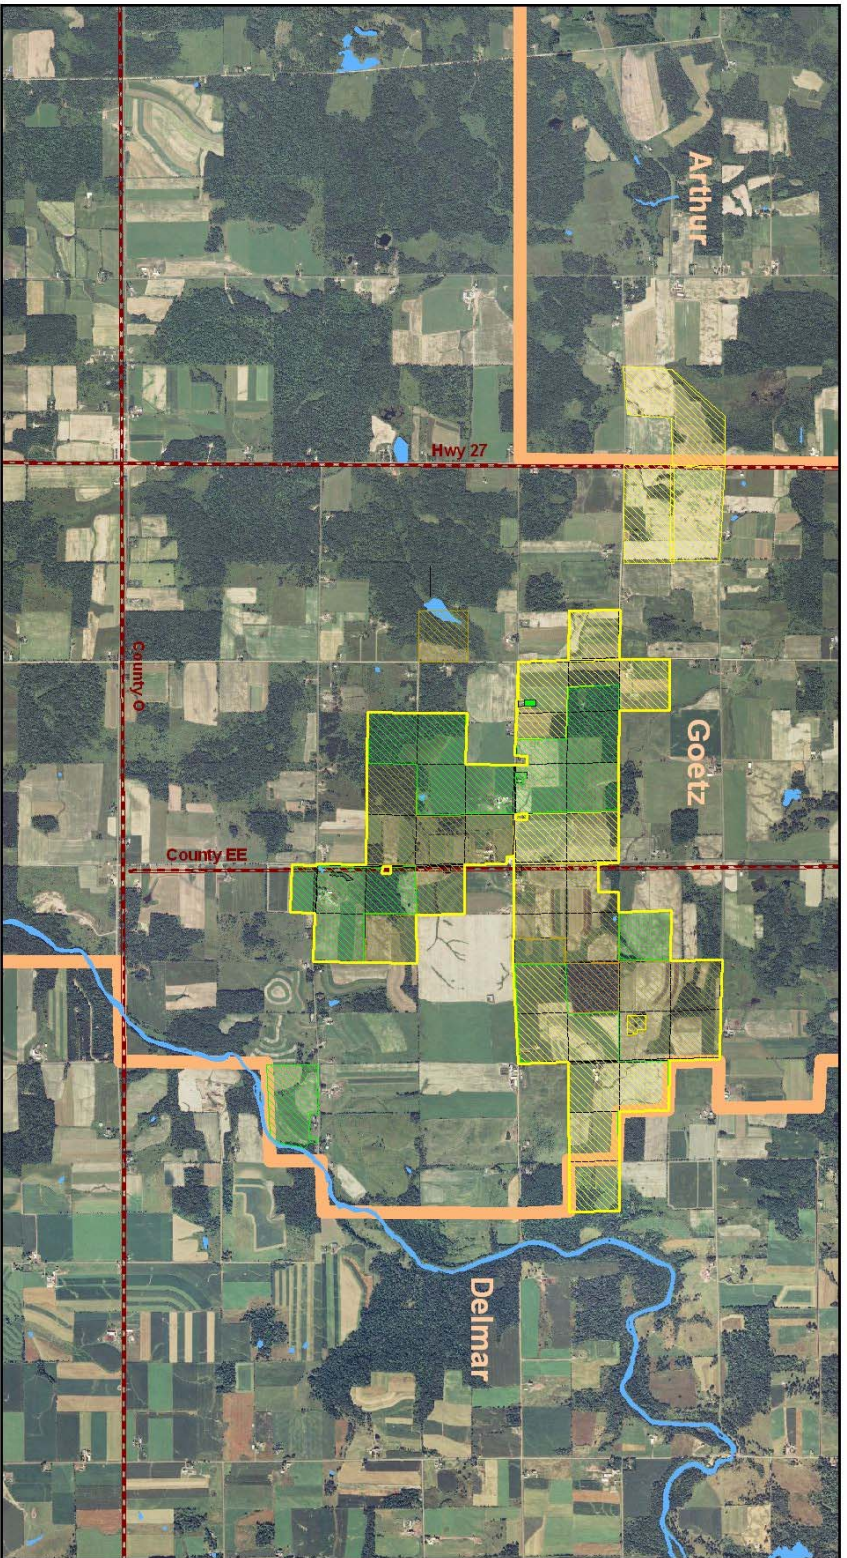

Map 3.

Land Use and Farms Types Cadott Area Cooperative Agricultural Enterprise Area

Petitioners	
	Public Lands
	AEA Boundary
	Dairy
	W. Danielson 316 ac.
	D & A Danielson 40 ac.
	J. M. Roth 280 ac.
	P. Danielson 202 ac.
	Grain
	J. Danielson 159 ac.
	L. Danielson 338 ac.
	T. Danielson 5 ac.
	Dairy/Steer
	H. Danielson 324 ac.
	B. Danielson 259 ac.
	Maple Syrup
	P. Roth 40 ac.
	Cadott Parcels
	Lakes
	Hwy 27
	County EE
	County O
	Town Boundaries