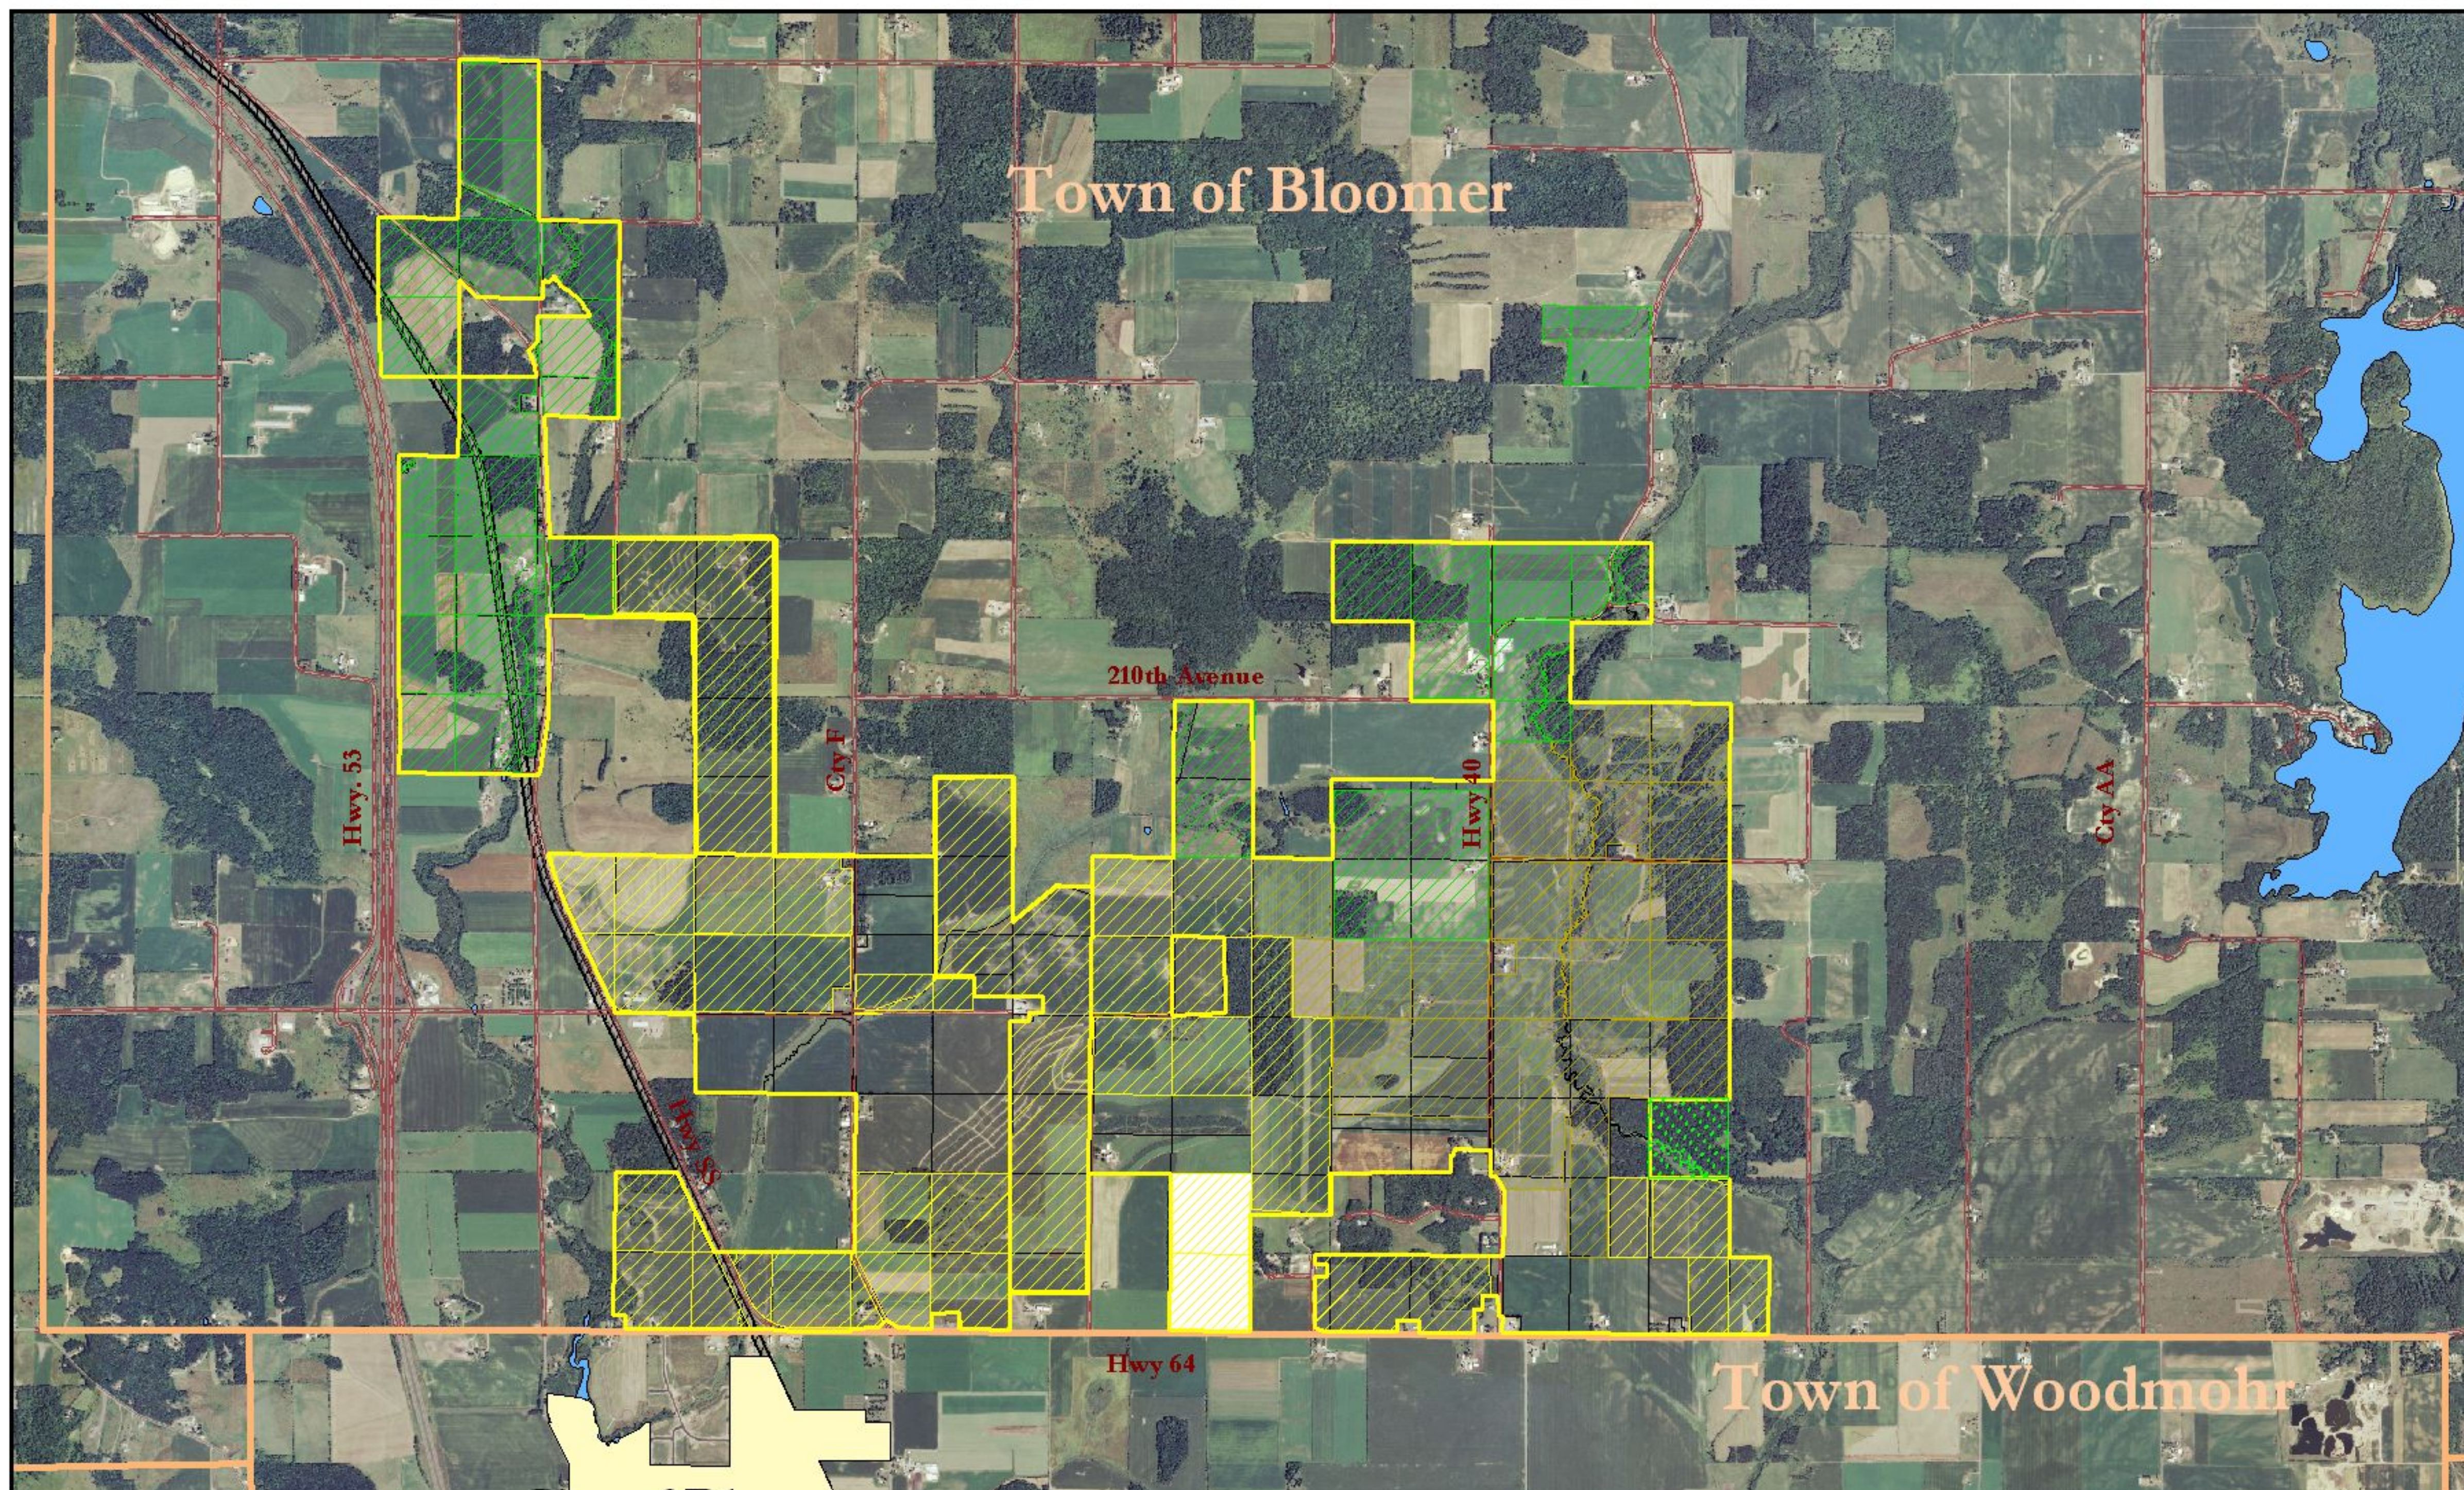

Map 3.

Land Use and Farm Types Bloomer Area Agricultural Enterprise Area

Farm Types

	Public Lands	
	Bloomer AEA Boundary	
Dairy		
	Duncan Ck Farms	336 ac.
	J. Marquardt	315 ac.
	B. Lueck	240 ac.
	T. Lueck	264 ac.
	K. & T. Lueck	40 ac.
Cash Grain		
	Hilger Farms	97 ac.
	Hilger Partnership	82 ac.
	D. Stiehl	77 ac.
	Stiehl & Stiehl	78 ac.
	A. Stelter	196 ac.
	E. Lueck	119 ac.
	B. Raven	120 ac.
	L. Faschingbauer	115 ac.
	S. Rooney	528 ac.
	S. Wall	230 ac.
	T. Ruff	80 ac.
Dairy/Steer		
	D. Rihn	592 ac.
	S. Siverling	303 ac.
	Towns	
	City of Bloomer	
	Roads	
	Railroad	
	Bloomer Parcels	
	Lakes	

2008 Aerial Photo

Produced by Dan Masterpole
February 24, 2010
Revised: April 19, 2010