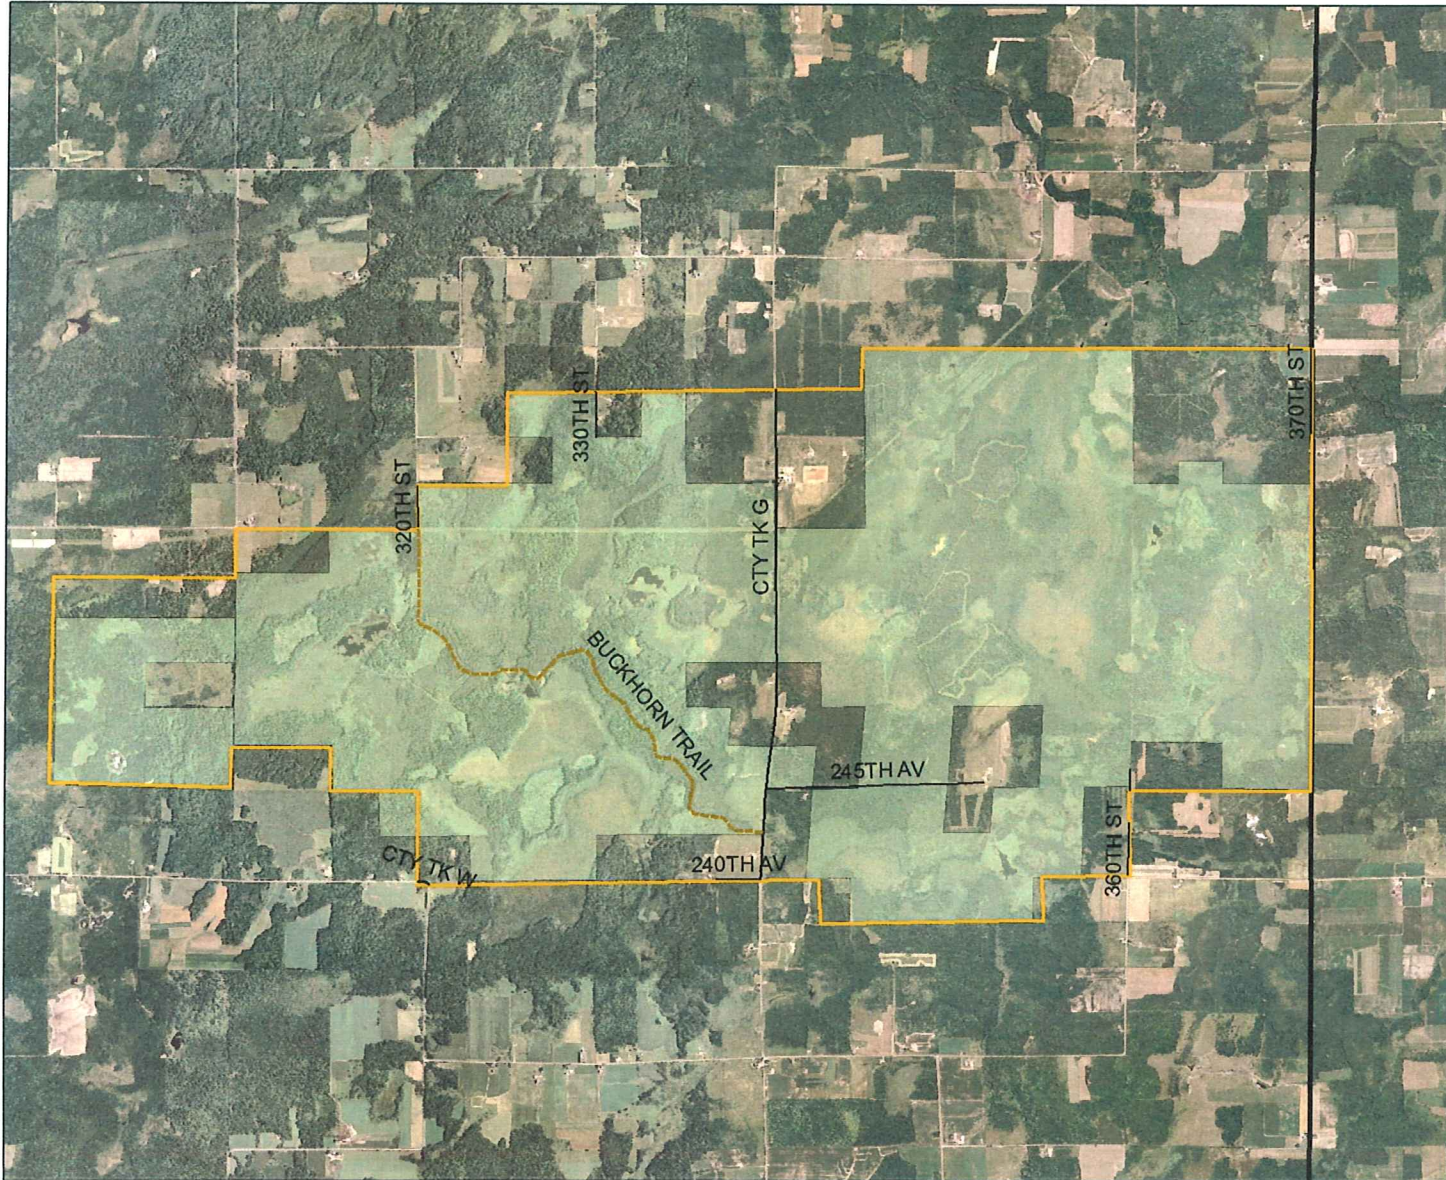

Roads in the Ruby Section of the Chippewa County Forest

Legend

Roads in County Forest

- County Trunk Hwy
- Town Road
- Permanent Primary Road
- Forest Blocking Boundary
- County Forest